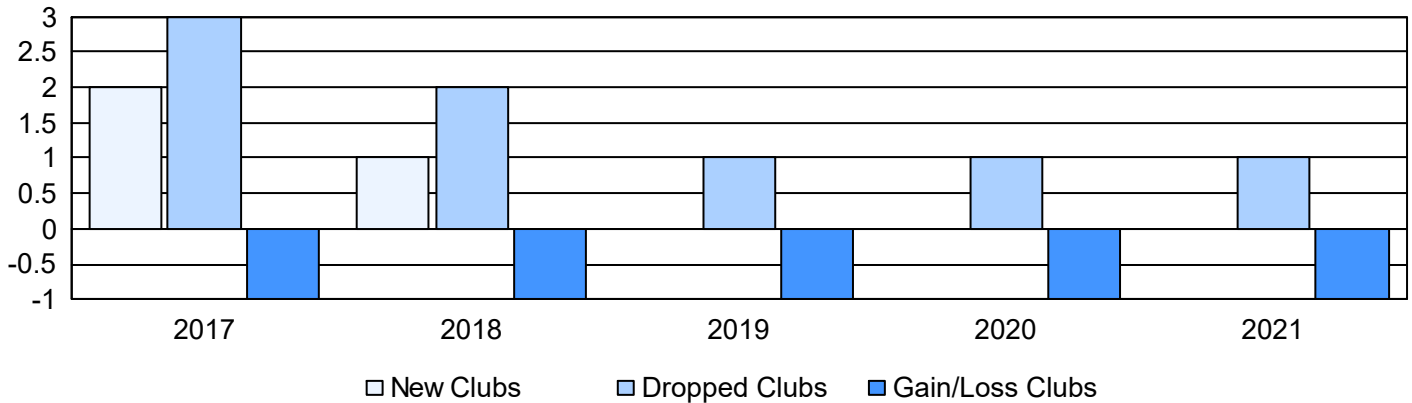

Year	New Clubs	Dropped Clubs	Gain/ Loss Clubs	New Members	Charter Members	Reinstate Members	Transfer Members	Total Member Added	Total Members Dropped	Gain/ Loss Members
2016-2017	2	3	-1	66	71	2	1	140	167	-27
2017-2018	1	2	-1	79	22	2	14	117	179	-62
2018-2019	0	1	-1	37	6	2	4	49	95	-46
2019-2020	0	1	-1	34	1	6	1	42	112	-70
2020-2021	0	1	-1	40	6	6	3	55	165	-110
<b>Average</b>	<b>1</b>	<b>2</b>	<b>-1</b>	<b>51</b>	<b>21</b>	<b>4</b>	<b>5</b>	<b>81</b>	<b>144</b>	<b>-63</b>

### Clubs