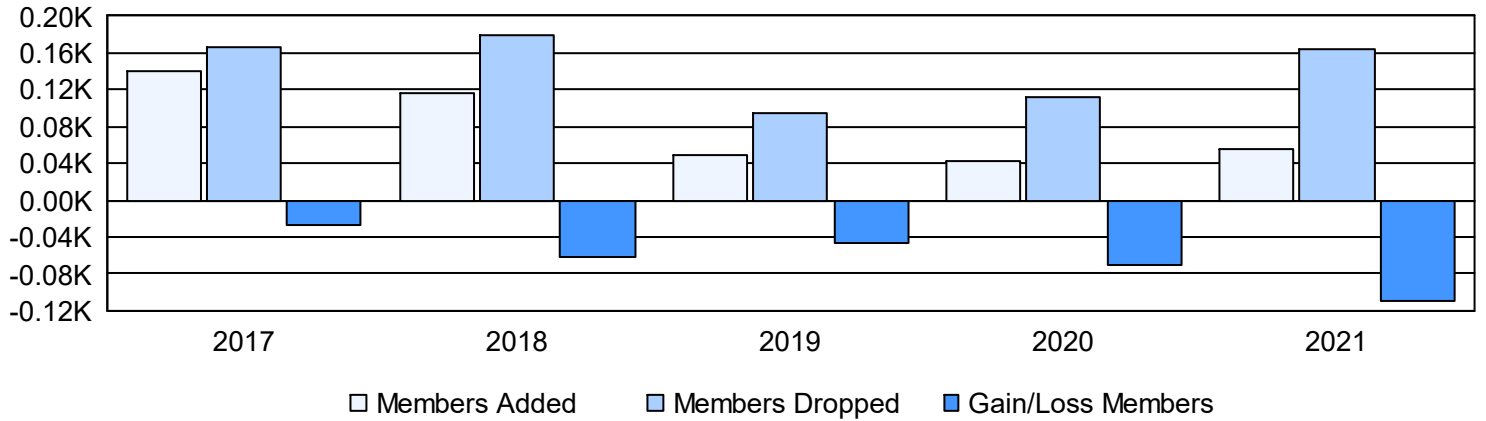

Year	New Clubs	Dropped Clubs	Gain/ Loss Clubs	New Members	Charter Members	Reinstate Members	Transfer Members	Total Member Added	Total Members Dropped	Gain/ Loss Members
2016-2017	2	3	-1	66	71	2	1	140	167	-27
2017-2018	1	2	-1	79	22	2	14	117	179	-62
2018-2019	0	1	-1	37	6	2	4	49	95	-46
2019-2020	0	1	-1	34	1	6	1	42	112	-70
2020-2021	0	1	-1	40	6	6	3	55	165	-110
Average	1	2	-1	51	21	4	5	81	144	-63

Clubs

Members