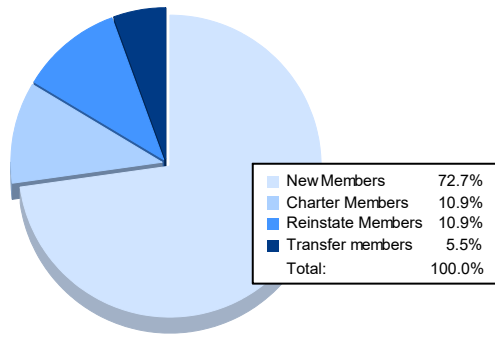

Membership Composition June 2021 Cumulative